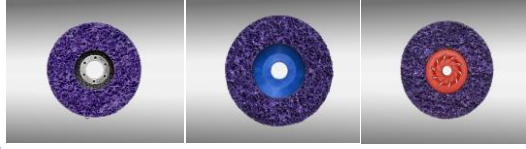

板形金刚磨盘
板型紫金刚纤维磨盘

Purple Depressed Center Cleaning & Strip-it Discs

AVAILABILITY:

JAC-C828PD
Silicon Carbide
Purple
Reinforced Fiberglass
T27-Flat

JAC-C828PD
Silicon Carbide
Purple
Reinforced Nylon
T27-Flat

JAC-C828PD
Silicon Carbide
Purple
Turbo-Cooling Trim Plastic
T27-Flat

SIZE (D x H)	SIZE (D x H)	OPT RPM	MAX RPM	STD PACK	GRIT & PART		GRIT & PART		GRIT & PART	
					CRS	CRS	CRS	CRS	CRS	
4" x 5/8"	100 x 16.00 mm	9,900	12,200	10	82801		82802		82803	
4-1/2" x 7/8"	115 x 22.23 mm	8,600	11,000	10	82814		82815		82816	
4-1/2" x 5/8"-11	115 x M14-2	8,600	11,000	5	82827		82828		82829	
5" x 7/8"	125 x 22.23 mm	7,800	9,800	10	82830		82831		82832	
5" x 5/8"-11	125 x M14-2	7,800	9,800	5	82843		82844		82845	
6" x 7/8"	150 x 22.23 mm	6,600	8,200	10	82856		82857		82858	
6" x 5/8"-11	Hub	6,600	8,200	5	82869		82860		82861	
7" x 7/8"	180 x 22.23 mm	5,600	7,000	10	82872		82873		82874	
7" x 5/8"-11	Hub	5,600	7,000	5	82885		82886		82887